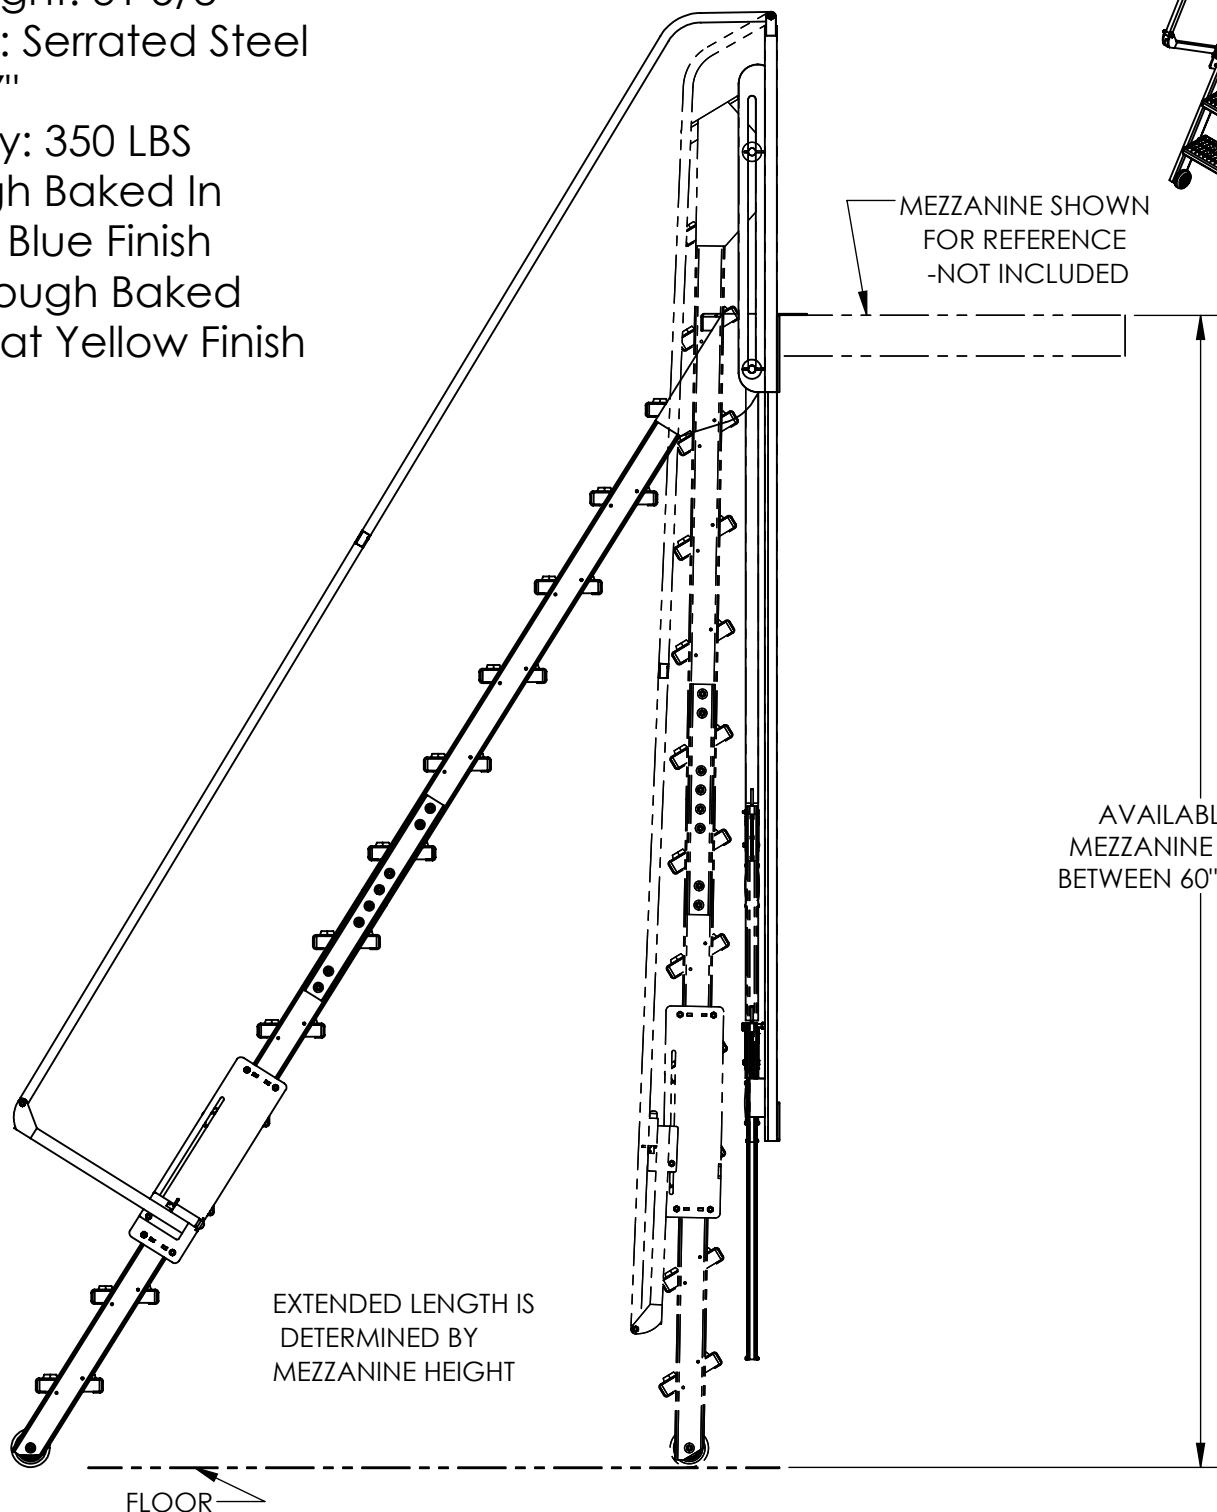

PLATFORM SIZE

Mezzanine Height: _____

Step Width: _____

(STANDARD STEP WIDTH IS 23 5/8)

Not Critical

Must Fill Out

STANDARD FEATURES

Over All Width: 32 1/4"

Usable Step Width: 24 1/4"

Hand Rail Height: 31 5/8"

Step Material: Serrated Steel

Step Depth: 7"

Max Capacity: 350 LBS

Frame Is Tough Baked In

Power Coat Blue Finish

Hand Rail Is Tough Baked

In Power Coat Yellow Finish

EXTENDED LENGTH IS
DETERMINED BY
MEZZANINE HEIGHT

MEZZANINE SHOWN
FOR REFERENCE
-NOT INCLUDED

AVAILABLE FOR
MEZZANINE HEIGHTS
BETWEEN 60" AND 128"

FLOOR

Additional Notes: _____

Quote options:

_____ Exactly as specified _____ Cheapest / Closest to Vestil standard

_____ Quickest to ship

Requested Delivery Date: _____

*All options may not be available on all models

MODEL NO: LAD-FM-120	DESCRIPTION: PRODUCT SURVEY SHEET	DRAWN BY: T.LAPHAM	DWG. NO. 44-003-595
-------------------------	--------------------------------------	-----------------------	------------------------