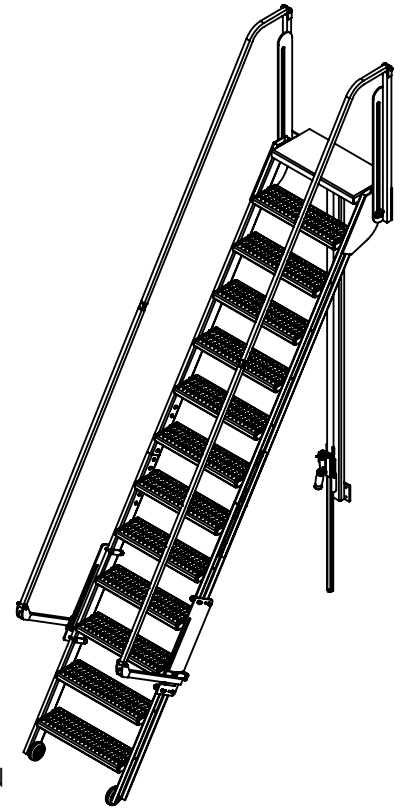

PLATFORM SIZE

Mezzanine Height: _____

Step Width: _____

(STANDARD STEP WIDTH IS 23 5/8)

Not Critical

Must Fill Out

STANDARD FEATURES

Over All Width: 32 1/4"

Usable Step Width: 24 1/4"

Hand Rail Height: 31 5/8"

Step Material: Serrated Steel

Step Depth: 7"

Max Capacity: 350 LBS

Frame Is Tough Baked In

Power Coat Blue Finish

Hand Rail Is Tough Baked

In Power Coat Yellow Finish

EXTENDED LENGTH IS
DETERMINED BY
MEZZANINE HEIGHT

MEZZANINE SHOWN
FOR REFERENCE
-NOT INCLUDED

AVAILABLE FOR
MEZZANINE HEIGHTS
BETWEEN 60" AND 128"

FLOOR

Additional Notes: _____

Quote options: