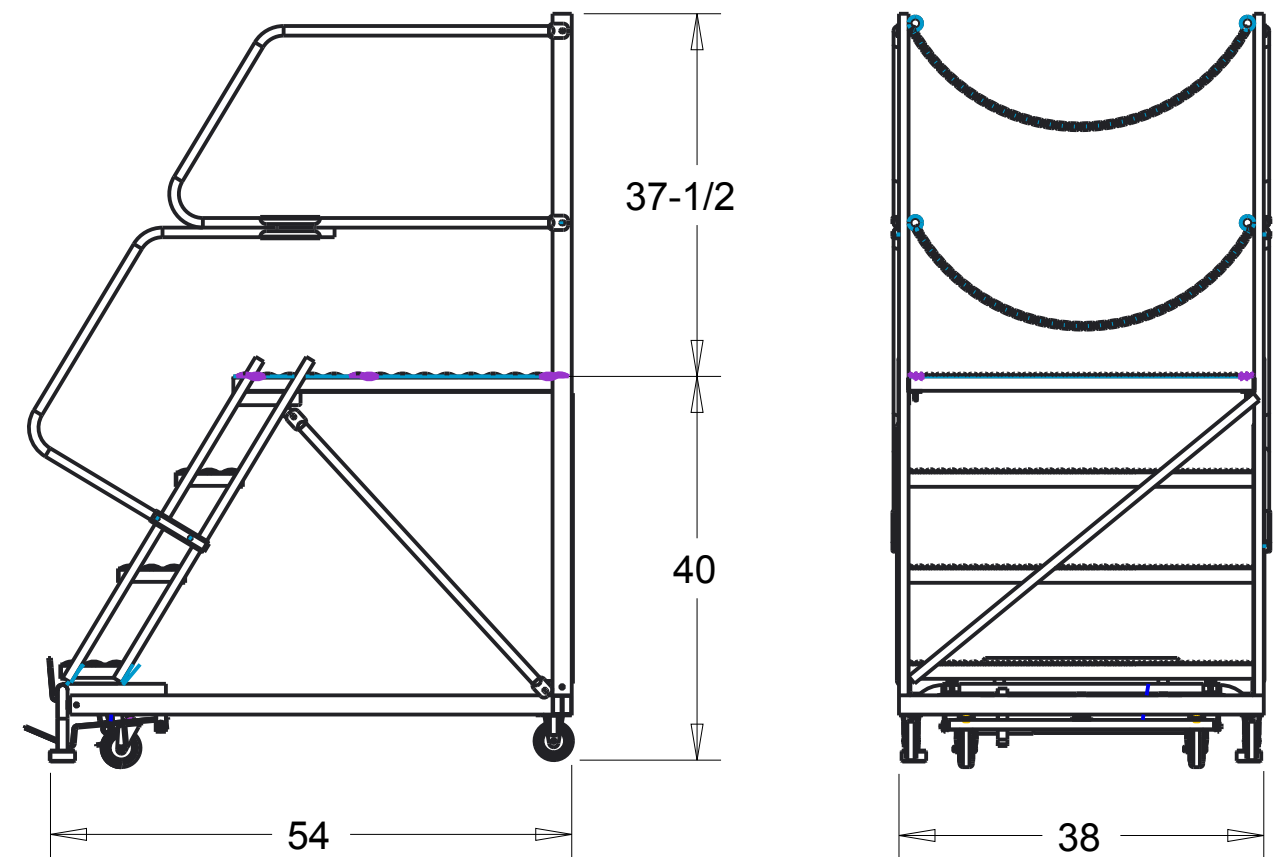

ITEM	NAME	NUMBER	QTY
1	59STAIRSECTIONASSY-436SEP	C0000806	1
2	TOPSTEPASSY-3636GSEP	C0000524	1
3	LOCKSTEP STD 36	90400003	1
4	59SEPBASEASM-4-3636-REEX	C0000799-REEX	1
5	SEPVERTASSY-436-REEX	C0000531-REEX	1
6	DECKRAILASSY-SEP-36	C0000478	2
7	STAIRRAILASSY-SEP-436-L	C0000812	1
8	STAIRRAILASSY-SEP-436-R	C0000811	1
9	REAR EXIT CHAIN	00900238	2
10	BRACETUBE_4157	C0000446	2

dimensions shown in inches

TOLERANCES

MATERIAL

STEEL

PART NAME

**DS-SEP4-3636**

SIZE

**B**

PART NO

REV

SCALE: 0.050

Sheet 1 of 1

REV DATE: 18-FEB 2016