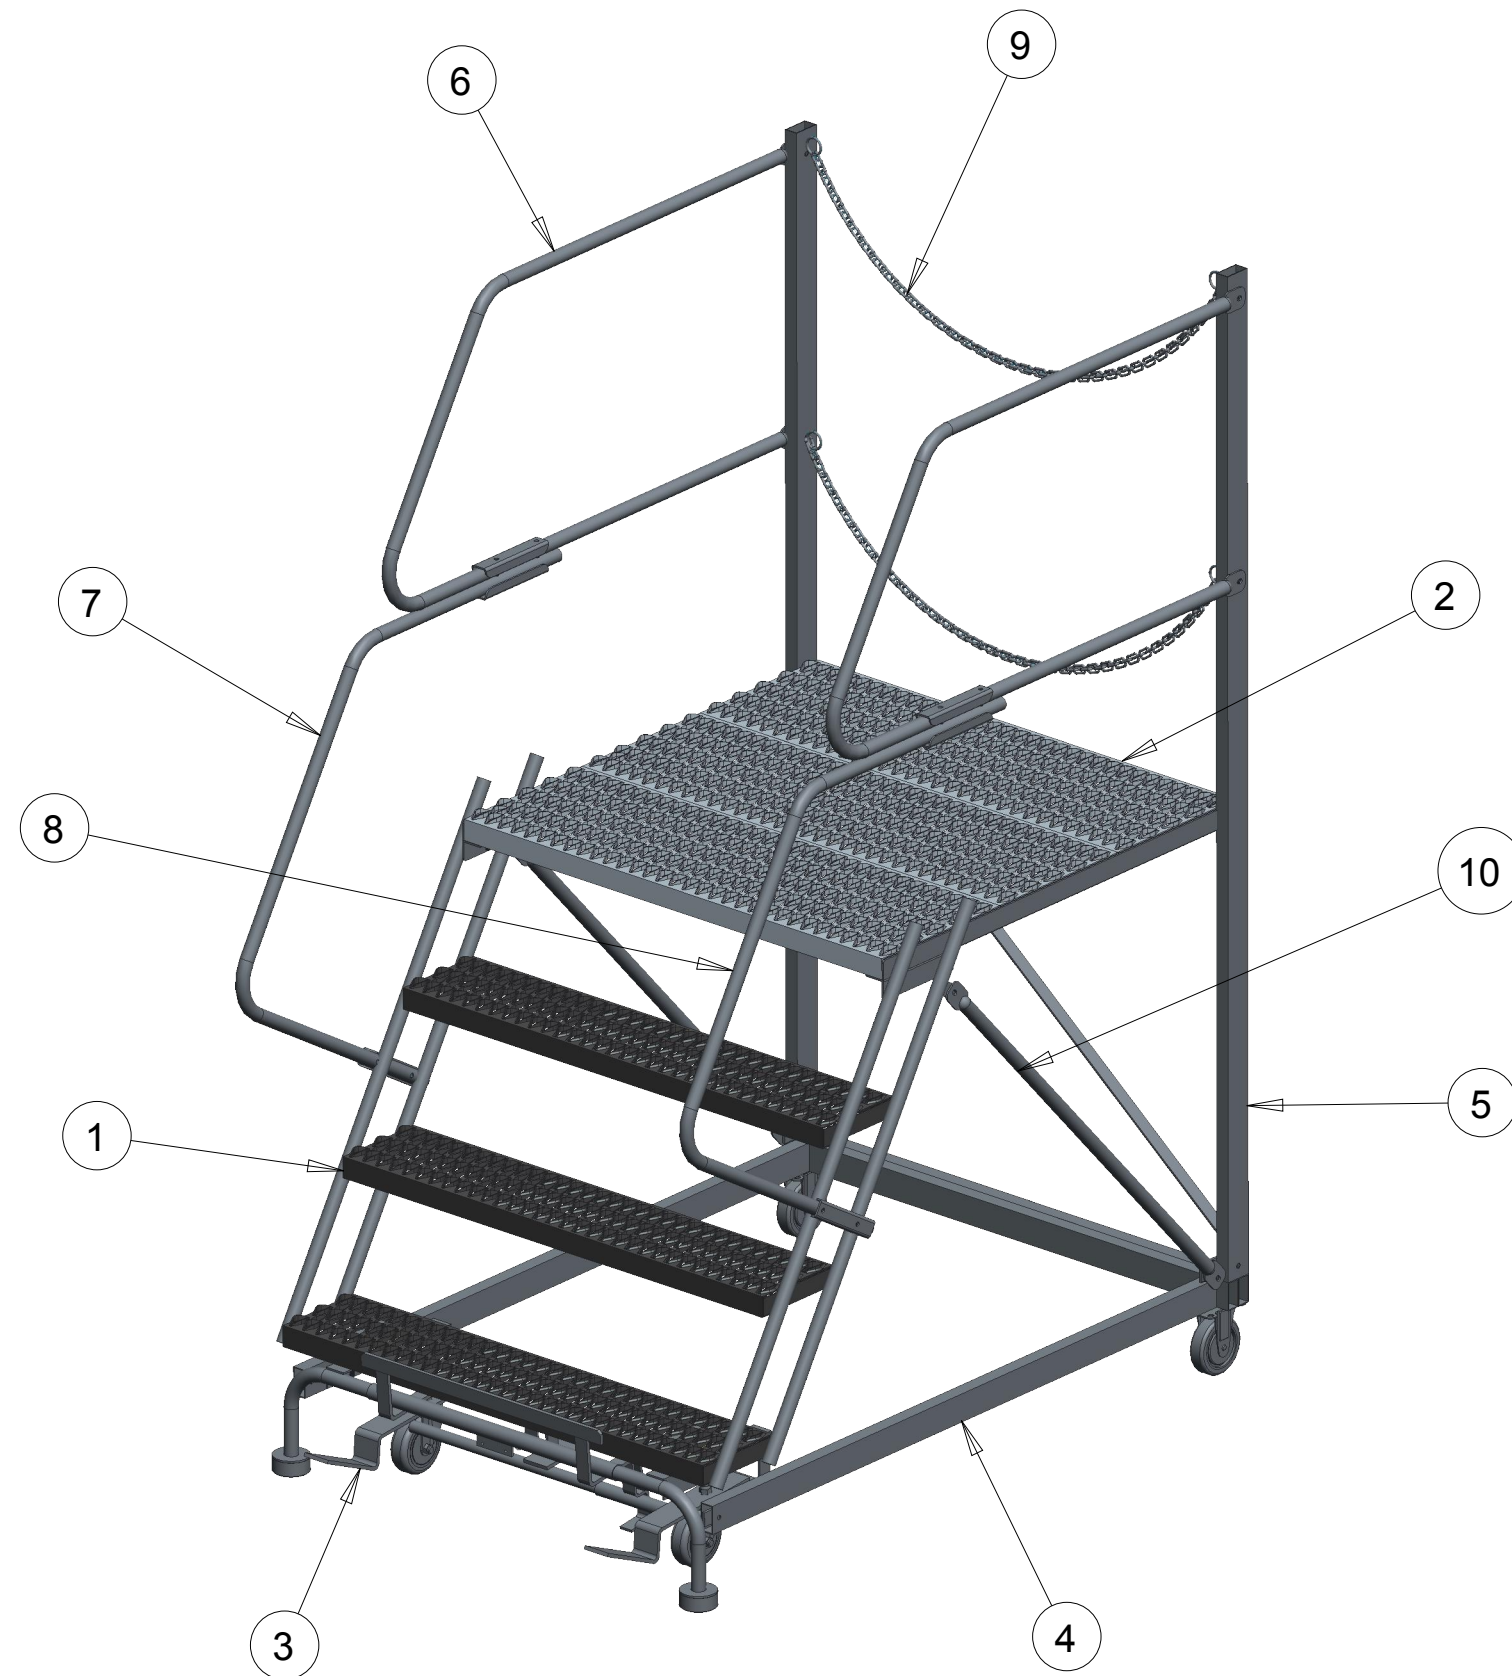

ITEM	NAME	NUMBER	QTY
1	59STAIRSECTIONASSY-436SEP	C0000806	1
2	TOPSTEPASSY-3636GSEP	C0000524	1
3	LOCKSTEP STD 36	90400003	1
4	59SEPBASEASM-4-3636-REEX	C0000799-REEX	1
5	SEPVERTASSY-436-REEX	C0000531-REEX	1
6	DECKRAILASSY-SEP-36	C0000478	2
7	STAIRRAILASSY-SEP-436-L	C0000812	1
8	STAIRRAILASSY-SEP-436-R	C0000811	1
9	REAR EXIT CHAIN	00900238	2
10	BRACETUBE_4157	C0000446	2

dimensions shown in inches

TOLERANCES

MATERIAL

STEEL

PART NAME

**DS-SEP4-3636**

SIZE

**B**

PART NO

REV

SCALE: 0.050

Sheet 1 of 1

REV DATE: 18-FEB 2016