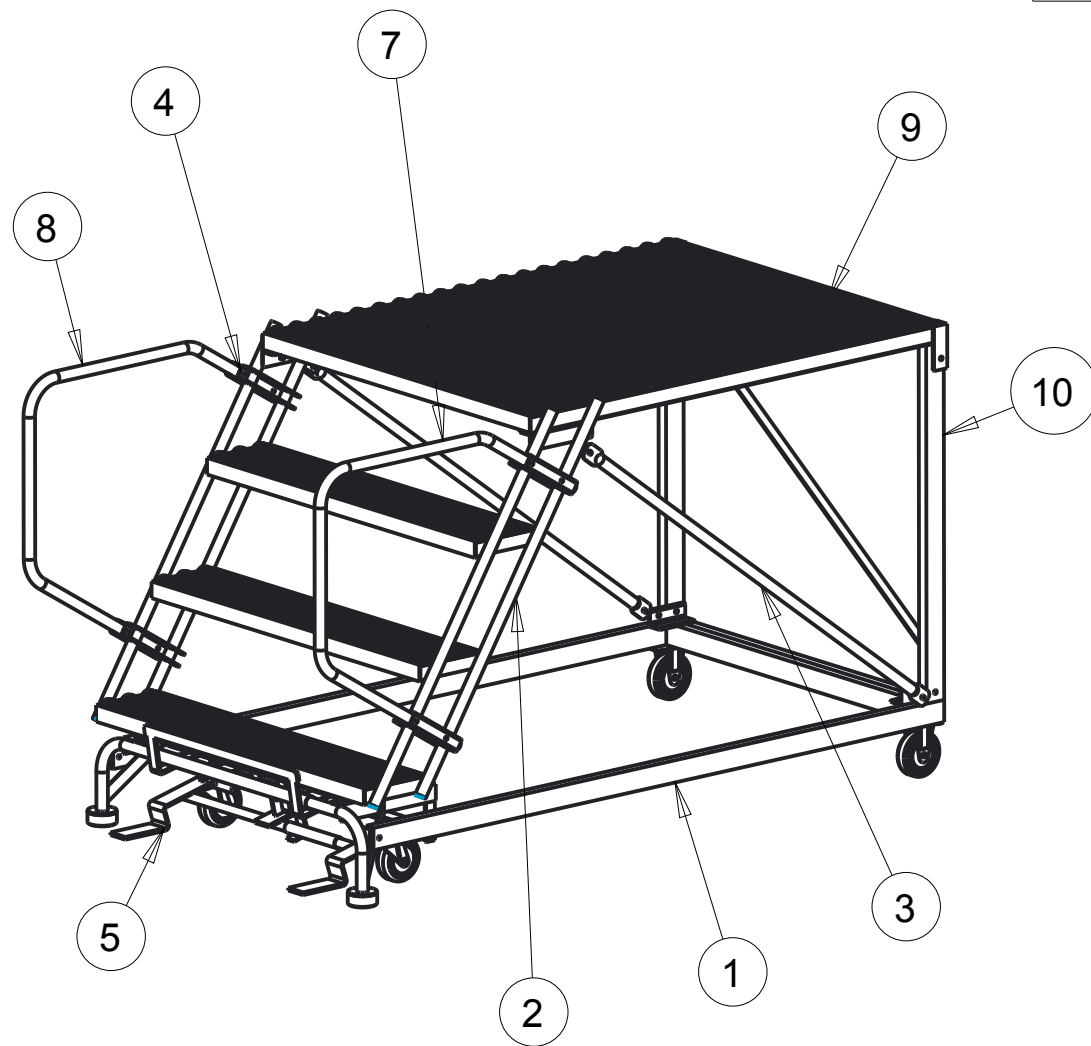

Item	Name	Number	QTY
1	57sepbaseasm-4-3648	C0000382	1
2	57stairsectionassy-436sep	C0000432	1
3	bracetube_5028	C0000452	2
4	Handrail Bracket	00900024	4
5	lockstepstd36wideml_buy	C0000482	1
6	ph--hardwarekit3-7stepsep	PH--HARDWAREKIT3-7STEPSEP	1
7	STAIRSECTIONRAILASSY-SNR-4-L	C0000607	1
8	STAIRSECTIONRAILASSY-SNR-4-R	C0000606	1
9	topstepassy-3648gsnr	C0000611	1
10	wamlverticalasm-436	C0000531	1

dimensions shown in inches

TOLERANCES

MATERIAL

PART NAME

SNR4-3648

SIZE **B**

PART NO

SNR4-3648

REV

SCALE: 0.030

Sheet 1 of 1

REV DATE: