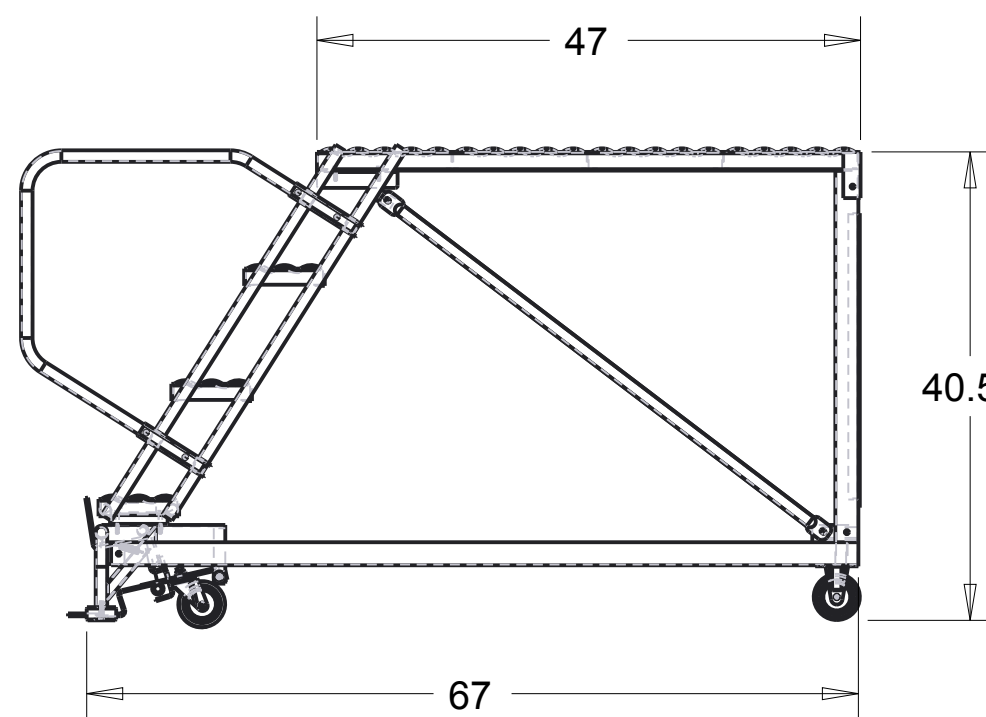

Item	Name	Number	QTY
1	57sepbaseasm-4-3648	C0000382	1
2	57stairsectionassy-436sep	C0000432	1
3	bracetube_5028	C0000452	2
4	Handrail Bracket	00900024	4
5	lockstepstd36wideml_buy	C0000482	1
6	ph--hardwarekit3-7stepsep	PH--HARDWAREKIT3-7STEPSEP	1
7	STAIRSECTIONRAILASSY-SNR-4-L	C0000607	1
8	STAIRSECTIONRAILASSY-SNR-4-R	C0000606	1
9	topstepassy-3648gsnr	C0000611	1
10	wamlverticalasm-436	C0000531	1

dimensions shown in inches

TOLERANCES

MATERIAL

PART NAME

SNR4-3648

SIZE **B**

PART NO

SNR4-3648

REV

SCALE: 0.030

Sheet 1 of 1

REV DATE: