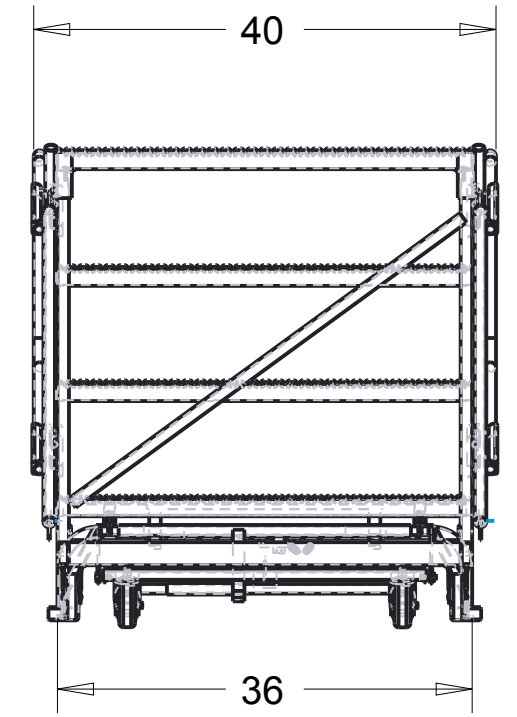

Item	Name	Number	QTY
1	57sepbaseasm-4-3648	C0000382	1
2	57stairsectionassy-436sep	C0000432	1
3	bracetube_5028	C0000452	2
4	Handrail Bracket	00900024	4
5	lockstepstd36wideml_buy	C0000482	1
6	ph--hardwarekit3-7stepsep	PH--HARDWAREKIT3-7STEPSEP	1
7	STAIRSECTIONRAILASSY-SNR-4-L	C0000607	1
8	STAIRSECTIONRAILASSY-SNR-4-R	C0000606	1
9	topstepassy-3648gsnr	C0000611	1
10	wamlverticalasm-436	C0000531	1

dimensions shown in inches

TOLERANCES

MATERIAL

PART NAME

SNR4-3648

SIZE **B**

PART NO

SNR4-3648

REV

SCALE: 0.030

Sheet 1 of 1

REV DATE: