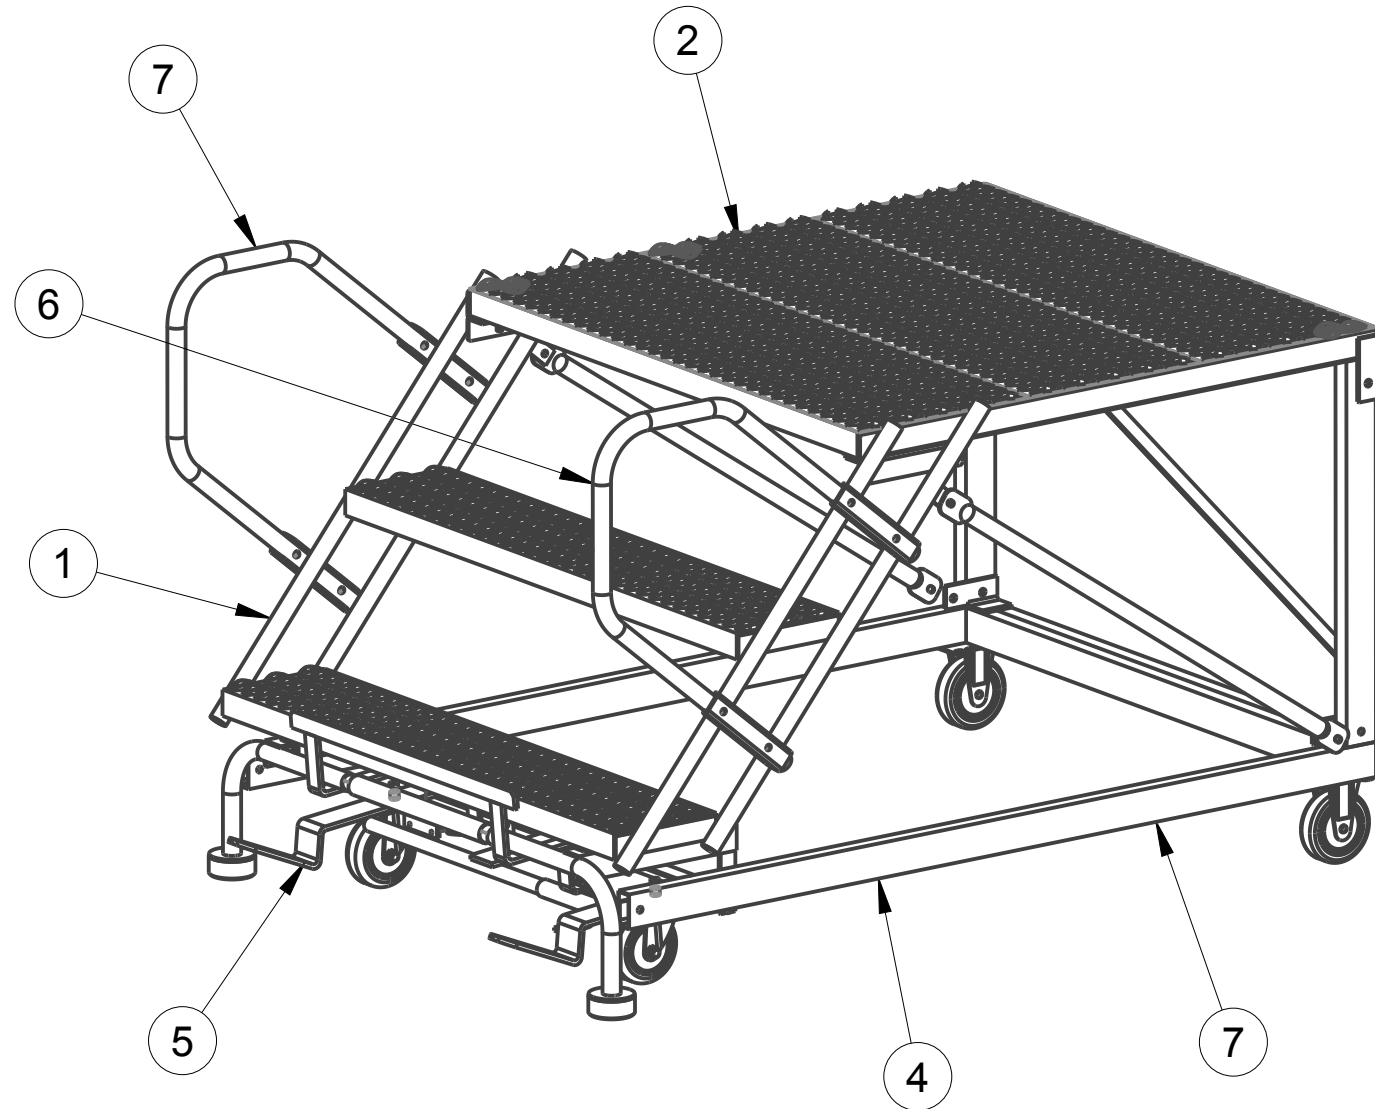

SW-SNR3-3636

ITEM	NAME	NUMBER	QTY
1	50STAIRSECTIONASSY-336-WBG	B0001610-G	1
2	TOPSTEPASSY-3636GSNR	C0000610	1
3	SEPVERTASSY-336	C0000529	1
4	50SEPBASEASM-3-3636	C0000791-SW	1
5	LOCKSTEP STD 36 WIDE	90400003	1
6	50STAIRSECTIONRAIL-SNR-3-R	B0001105-SWR	1
7	50STAIRSECTIONRAIL-SNR-3-L	B0001105-SWL	1
8	BRACETUBE_3488	C0000441	2

TOLERANCES
 dimensions shown in inches
 MATERIAL
 STEEL

PART NAME			
SW-SNR3-3636			
SIZE	B	PART NO	SW-SNR3-3636
SCALE: 0.059		Sheet 1 of 1	REV DATE: 13-FEB 2023