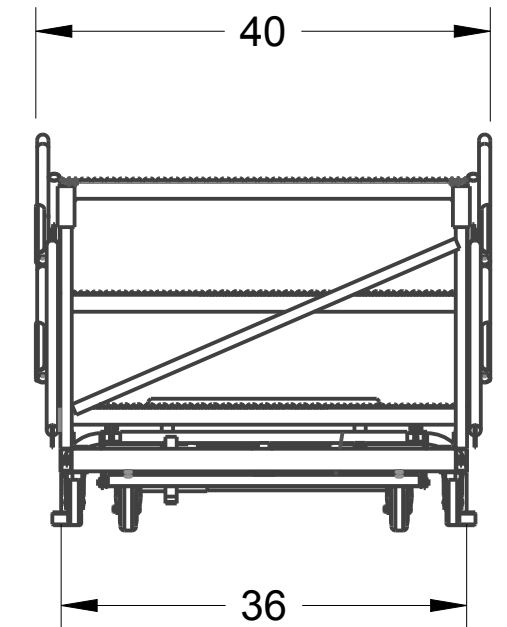

SW-SNR3-3636

ITEM	NAME	NUMBER	QTY
1	50STAIRSECTIONASSY-336-WBG	B0001610-G	1
2	TOPSTEPASSY-3636GSNR	C0000610	1
3	SEPVERTASSY-336	C0000529	1
4	50SEPBASEASM-3-3636	C0000791-SW	1
5	LOCKSTEP STD 36 WIDE	90400003	1
6	50STAIRSECTIONRAIL-SNR-3-R	B0001105-SWR	1
7	50STAIRSECTIONRAIL-SNR-3-L	B0001105-SWL	1
8	BRACETUBE_3488	C0000441	2

TOLERANCES
 dimensions shown in inches
 MATERIAL
 STEEL

PART NAME			
SW-SNR3-3636			
SIZE	B	PART NO	SW-SNR3-3636
SCALE: 0.059		Sheet 1 of 1	REV DATE: 13-FEB 2023