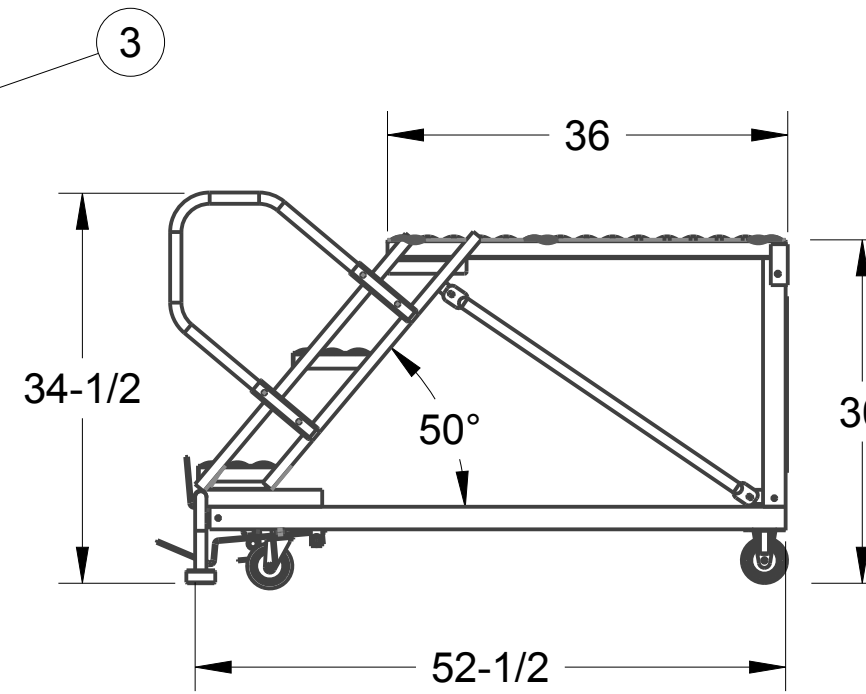

SW-SNR3-3636

ITEM	NAME	NUMBER	QTY
1	50STAIRSECTIONASSY-336-WBG	B0001610-G	1
2	TOPSTEPASSY-3636GSNR	C0000610	1
3	SEPVERTASSY-336	C0000529	1
4	50SEPBASEASM-3-3636	C0000791-SW	1
5	LOCKSTEP STD 36 WIDE	90400003	1
6	50STAIRSECTIONRAIL-SNR-3-R	B0001105-SWR	1
7	50STAIRSECTIONRAIL-SNR-3-L	B0001105-SWL	1
8	BRACETUBE_3488	C0000441	2

TOLERANCES
 dimensions shown in inches
 MATERIAL
 STEEL

PART NAME			
SW-SNR3-3636			
SIZE	B	PART NO	SW-SNR3-3636
SCALE: 0.059		Sheet 1 of 1	REV DATE: 13-FEB 2023